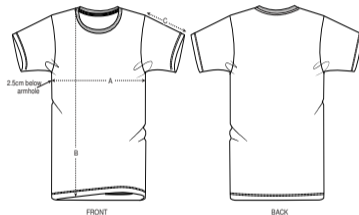

NORMALE PASSFORM

XXS*

XS

S

M

L

XL

XXL

XXXL*

XXXXL*

XXXXXL*

Size guide

SIZES	XXS	XS	S	M	L	XL	XXL	XXXL	XXXXL	XXXXXL
A Half Chest	43.5	46	49	52	55	58	61	64	69	74
B Body Length	64	66	69	72	74	76	78	80	82	84
C Sleeve Length	19	19.5	20.5	21.5	22.5	22.5	23.5	24.5	24.5	25